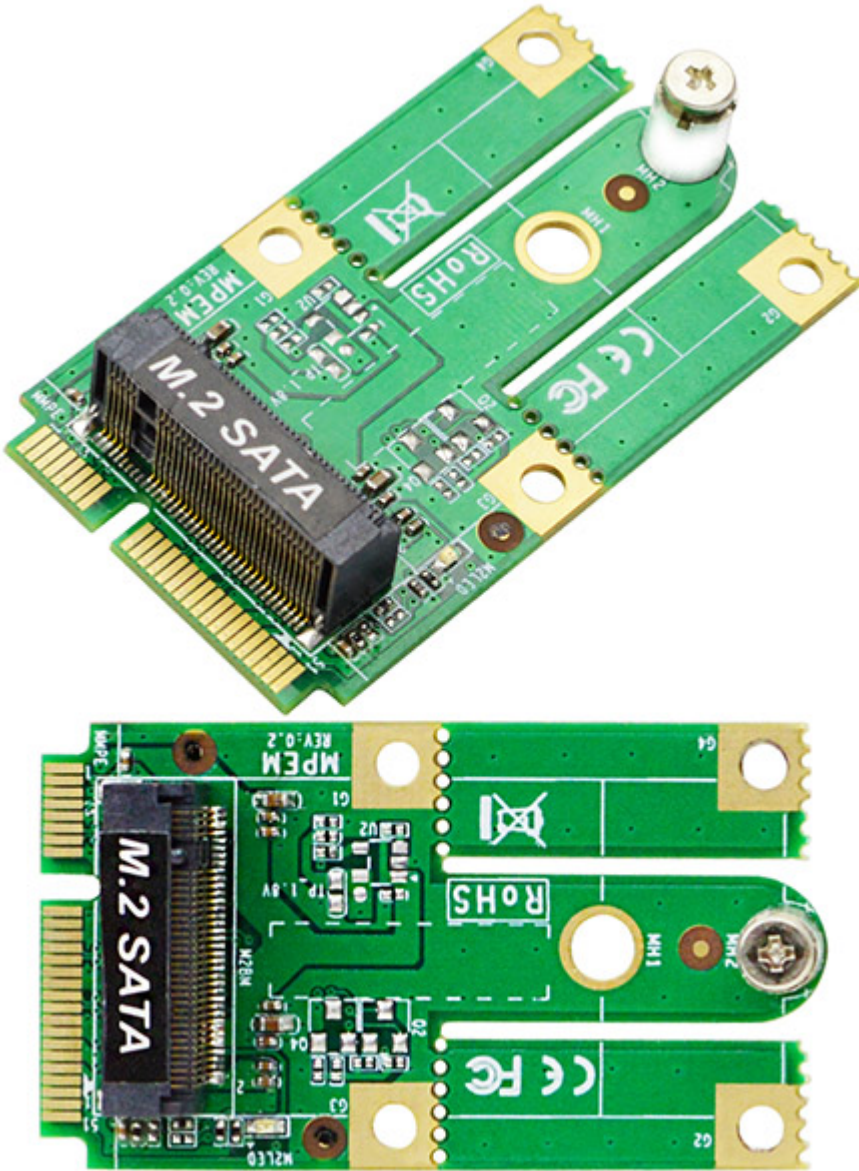

49.95 EUR
incl. 19% VAT, plus [shipping](#)

- mSATA to M.2 (E-key) transfer card for Storage application
- Support M.2 E-key 2242 card
- SATA Interface
- Dimension: 30.00 x 51.0 mm